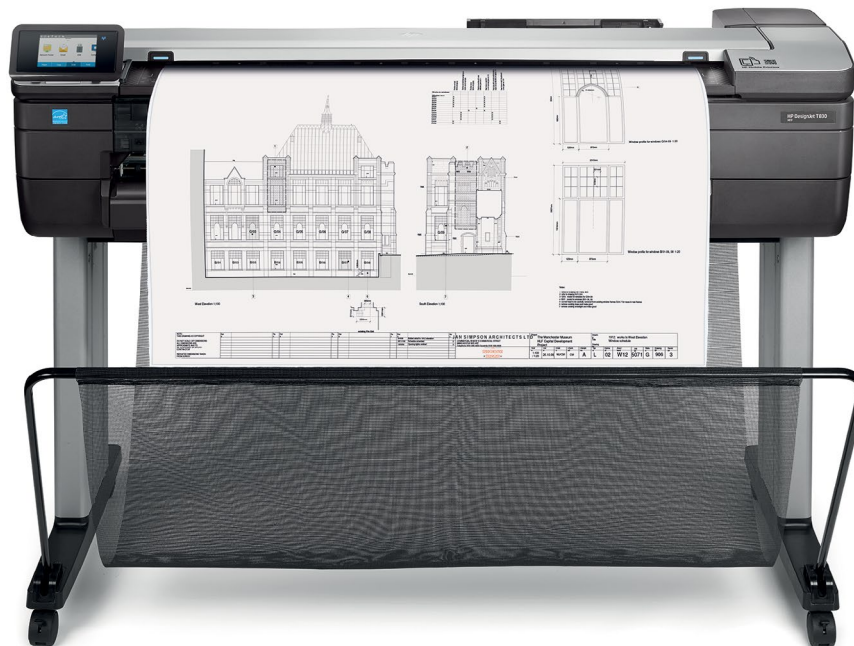

HP DesignJet T830 Multifunction Printer

Multifunction reinvented—built-in scanner at an unbeatable price¹

Print, scan, copy, and share—robust, compact 36-inch Wi-Fi MFP for office and construction